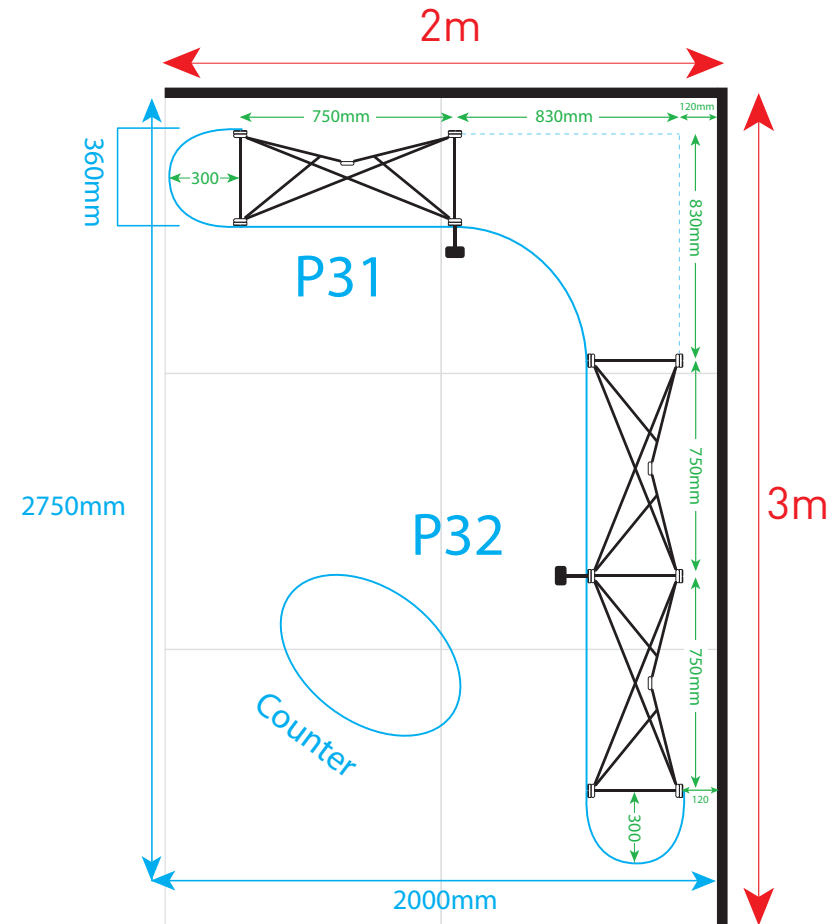

P-SYSTEM CONFIGURATIONS

P31 + P32 (A)

DESIGN | DISPLAY | PRINT | SIGNAGE | PROMOTION

Beechpark House, Smithstown, Shannon, Co. Clare
 Phone: 061 479 333 Fax: 061 479 334 Email: info@creo.ie Web: www.creo.ie

P-SYSTEM CONFIGURATIONS

P31 + P32 (B)

DESIGN | DISPLAY | PRINT | SIGNAGE | PROMOTION

P-SYSTEM CONFIGURATIONS

P31 + P32 (C)

DESIGN | DISPLAY | PRINT | SIGNAGE | PROMOTION

Beechpark House, Smithstown, Shannon, Co. Clare
Phone: 061 479 333 Fax: 061 479 334 Email: info@creo.ie Web: www.creo.ie