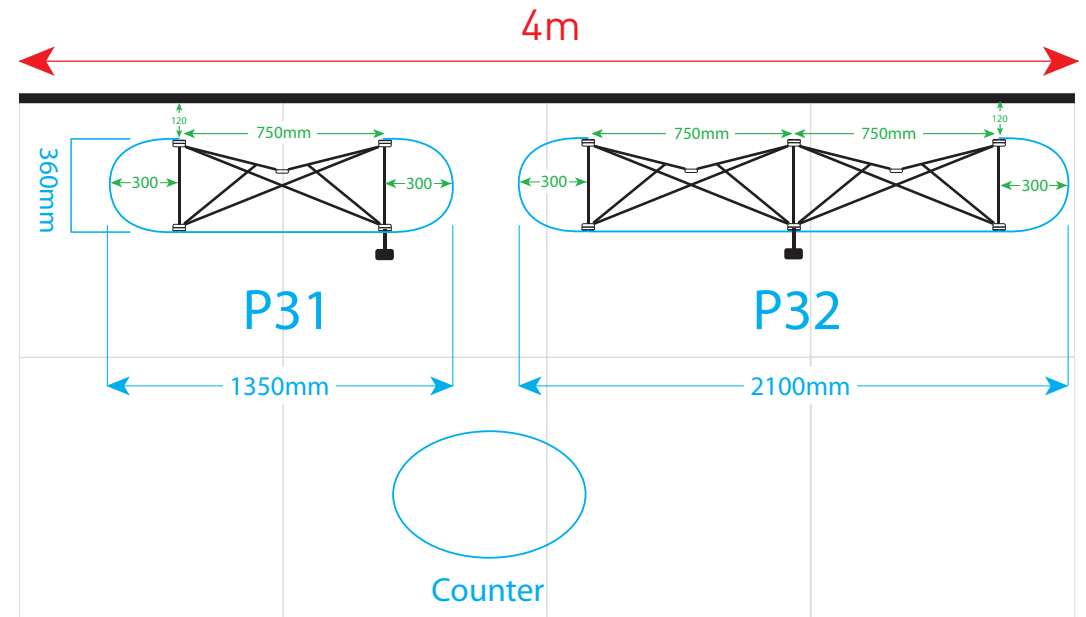

P-SYSTEM CONFIGURATIONS

P31 + P32 (B)

DESIGN | DISPLAY | PRINT | SIGNAGE | PROMOTION

P-SYSTEM CONFIGURATIONS

P31 + P32 (C)

DESIGN | DISPLAY | PRINT | SIGNAGE | PROMOTION

Beechpark House, Smithstown, Shannon, Co. Clare
Phone: 061 479 333 Fax: 061 479 334 Email: info@creo.ie Web: www.creo.ie