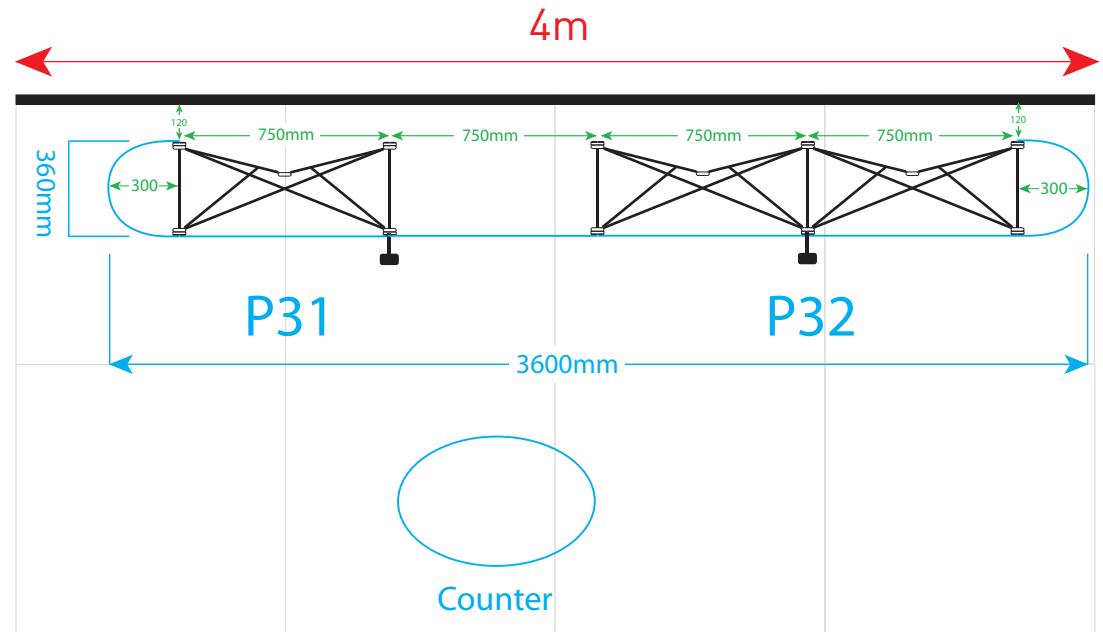

P-SYSTEM CONFIGURATIONS

P31 + P32 (B)

DESIGN | DISPLAY | PRINT | SIGNAGE | PROMOTION

P-SYSTEM CONFIGURATIONS

P31 + P32 (C)

DESIGN | DISPLAY | PRINT | SIGNAGE | PROMOTION

Beechpark House, Smithstown, Shannon, Co. Clare
Phone: 061 479 333 Fax: 061 479 334 Email: info@creo.ie Web: www.creo.ie