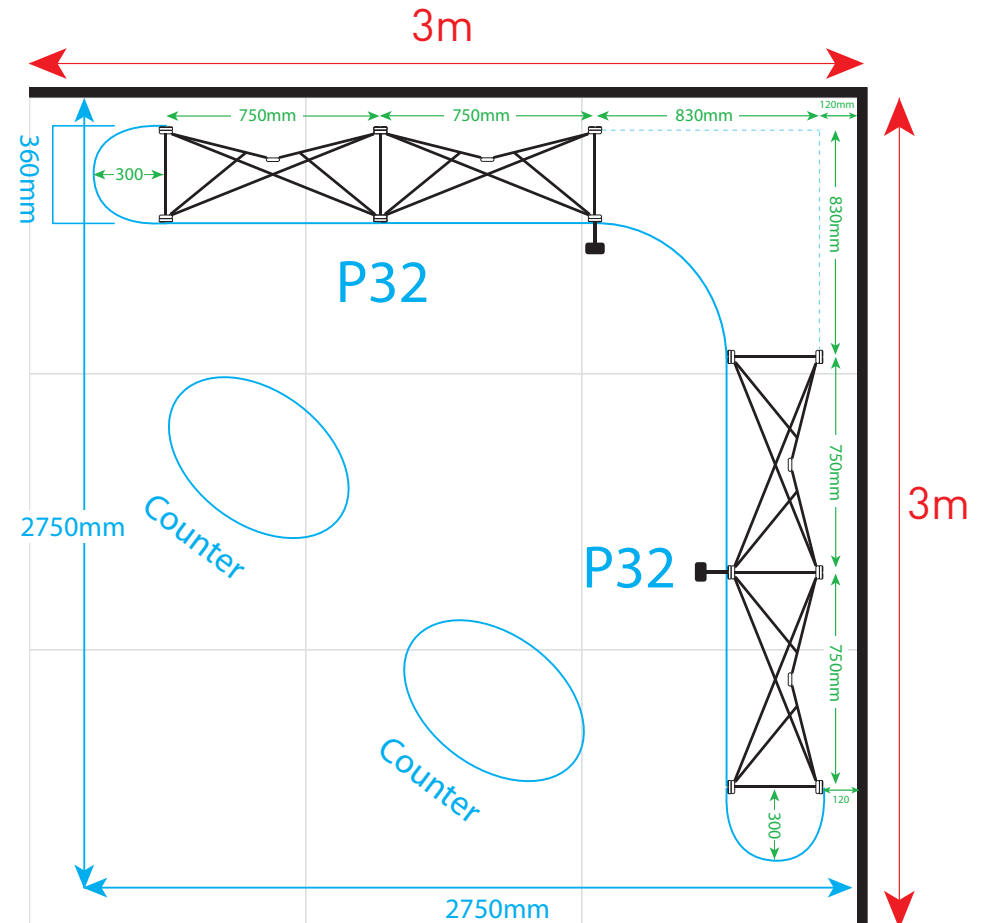

P-SYSTEM CONFIGURATIONS

P32 + P32 (A)

DESIGN | DISPLAY | PRINT | SIGNAGE | PROMOTION

Beechpark House, Smithstown, Shannon, Co. Clare
Phone: 061 479 333 Fax: 061 479 334 Email: info@creo.ie Web: www.creo.ie

P-SYSTEM CONFIGURATIONS

P32 + P32 (B)

DESIGN | DISPLAY | PRINT | SIGNAGE | PROMOTION

P-SYSTEM CONFIGURATIONS

P32 + P32 (C)

DESIGN | DISPLAY | PRINT | SIGNAGE | PROMOTION